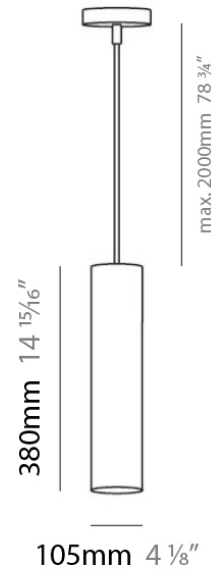

ONE SUSPENSION

D81350

GENERAL

Series: One
Brand: Panzeri
Division: Design
Mounting Type: Suspension
Mounting Location: Ceiling
Subcategory: Pendant

PHYSICAL

Shape: Cylinder
Diameter (mm): 105
Diameter (in): 4 1/8
Height (mm): 380
Height (in): 15.0
Max. Overall Height (mm): 2380
Max. Overall Height (in): 93 11/16
Light Distribution: Direct
Fixture Material: Metal

ELECTRICAL

Number of Lamps: 1
Lamp Type: LED Retrofit / Halogen
Bulb Included: Bulb Not Included
Total Output Wattage (W): 10 / 75
Max. Wattage Per Lamp (W): 10 / 75
Lamp Base: E26
Input Voltage (V): 120

LED

OPTICAL

RATINGS AND CERTIFICATIONS

Certified By: CSA Certified to UL and CSA Standards
IP rating: IP20

PROJECT	_____
TYPE	_____
NOTES	_____
QUANTITY	_____
DATE	_____